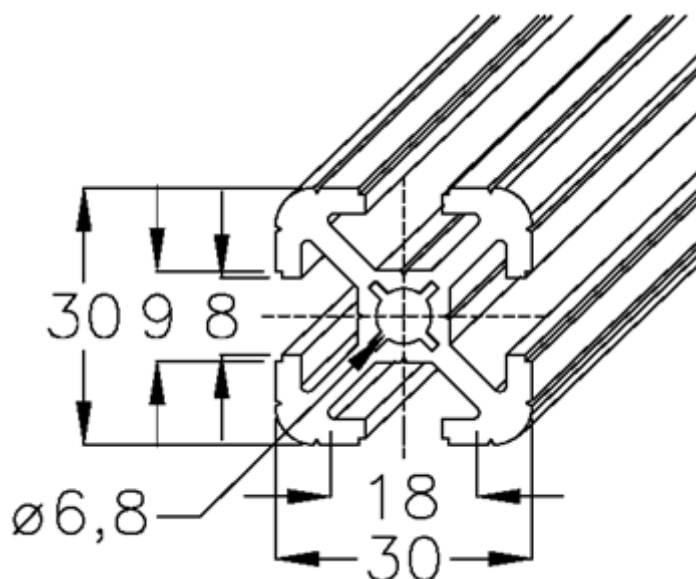

Data Sheet

Article number: 05803230305600

Description: Hepco MCS Profile 30x30
0-132-3030 length 5600mm

Measures

Length mm = 5600

Weight (kg) = 5.432